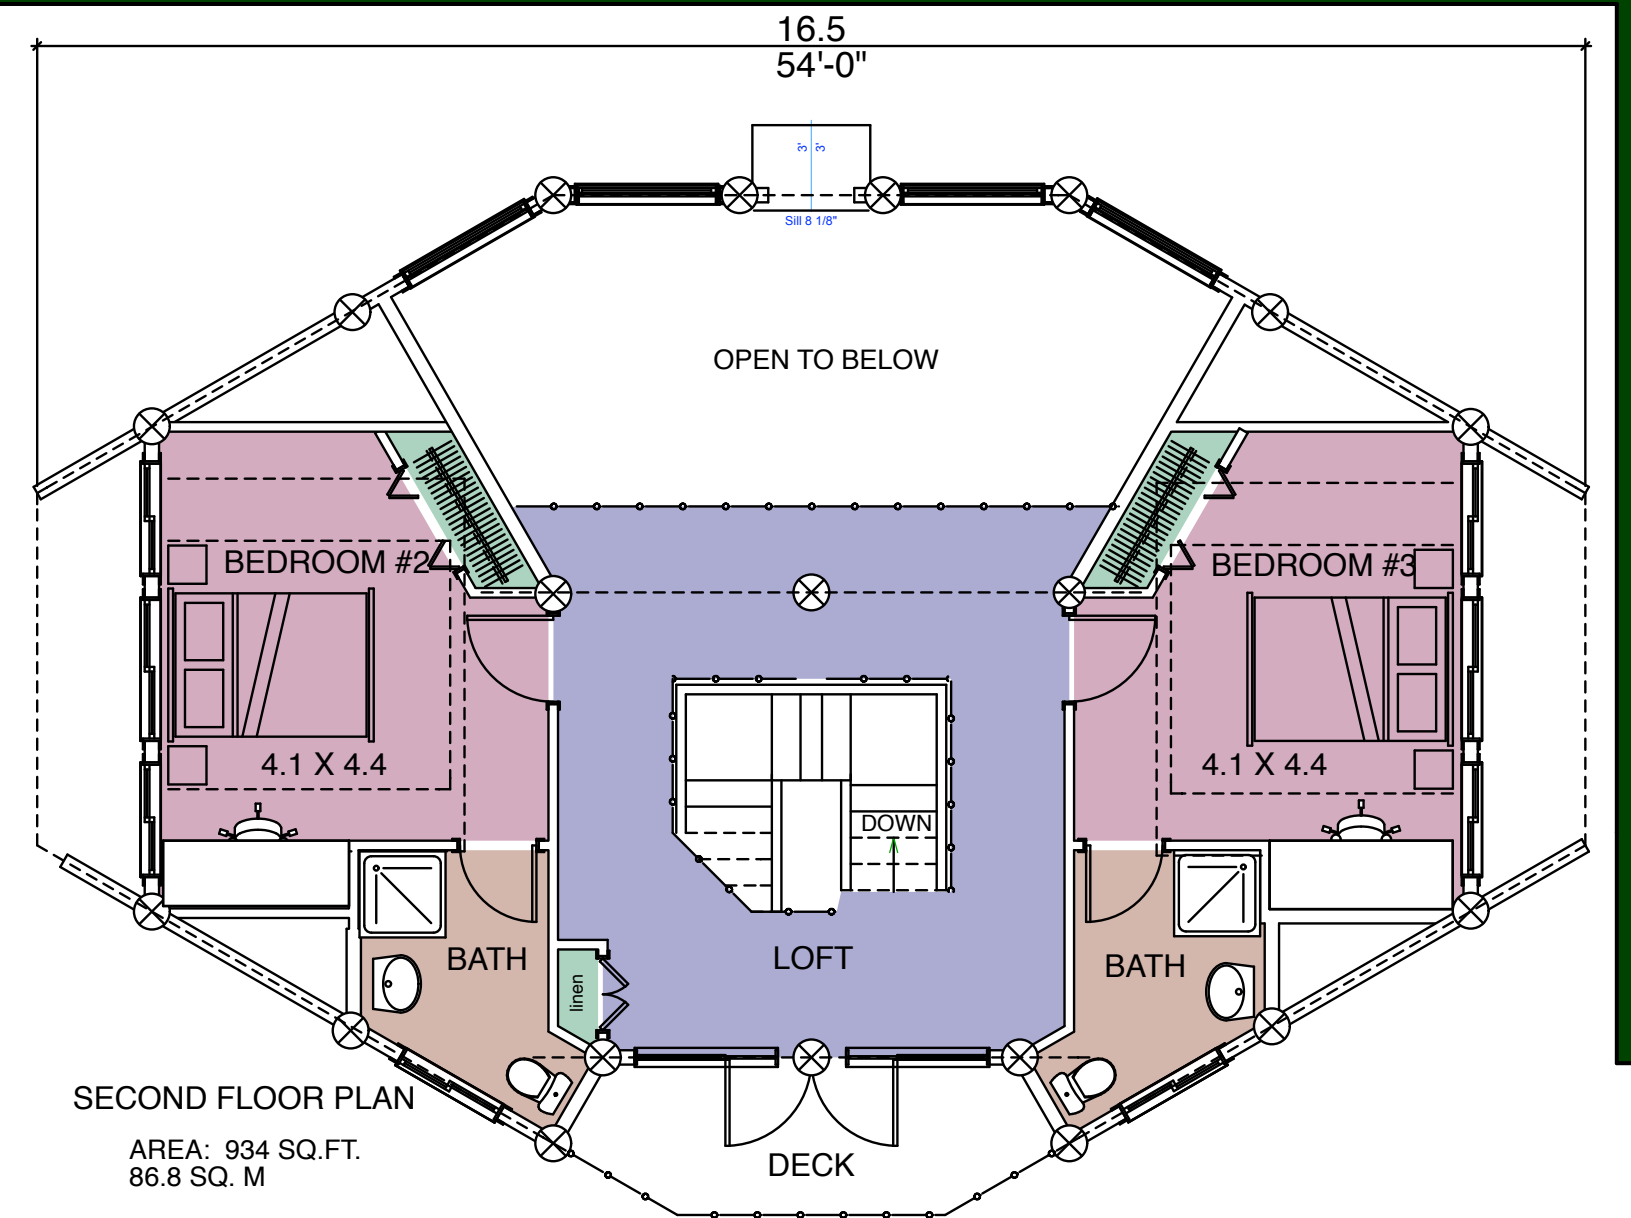

TOTAL AREA
MAIN AND SECOND FLOOR:
2328 SQ.FT
216 SQ.M.

FALCON