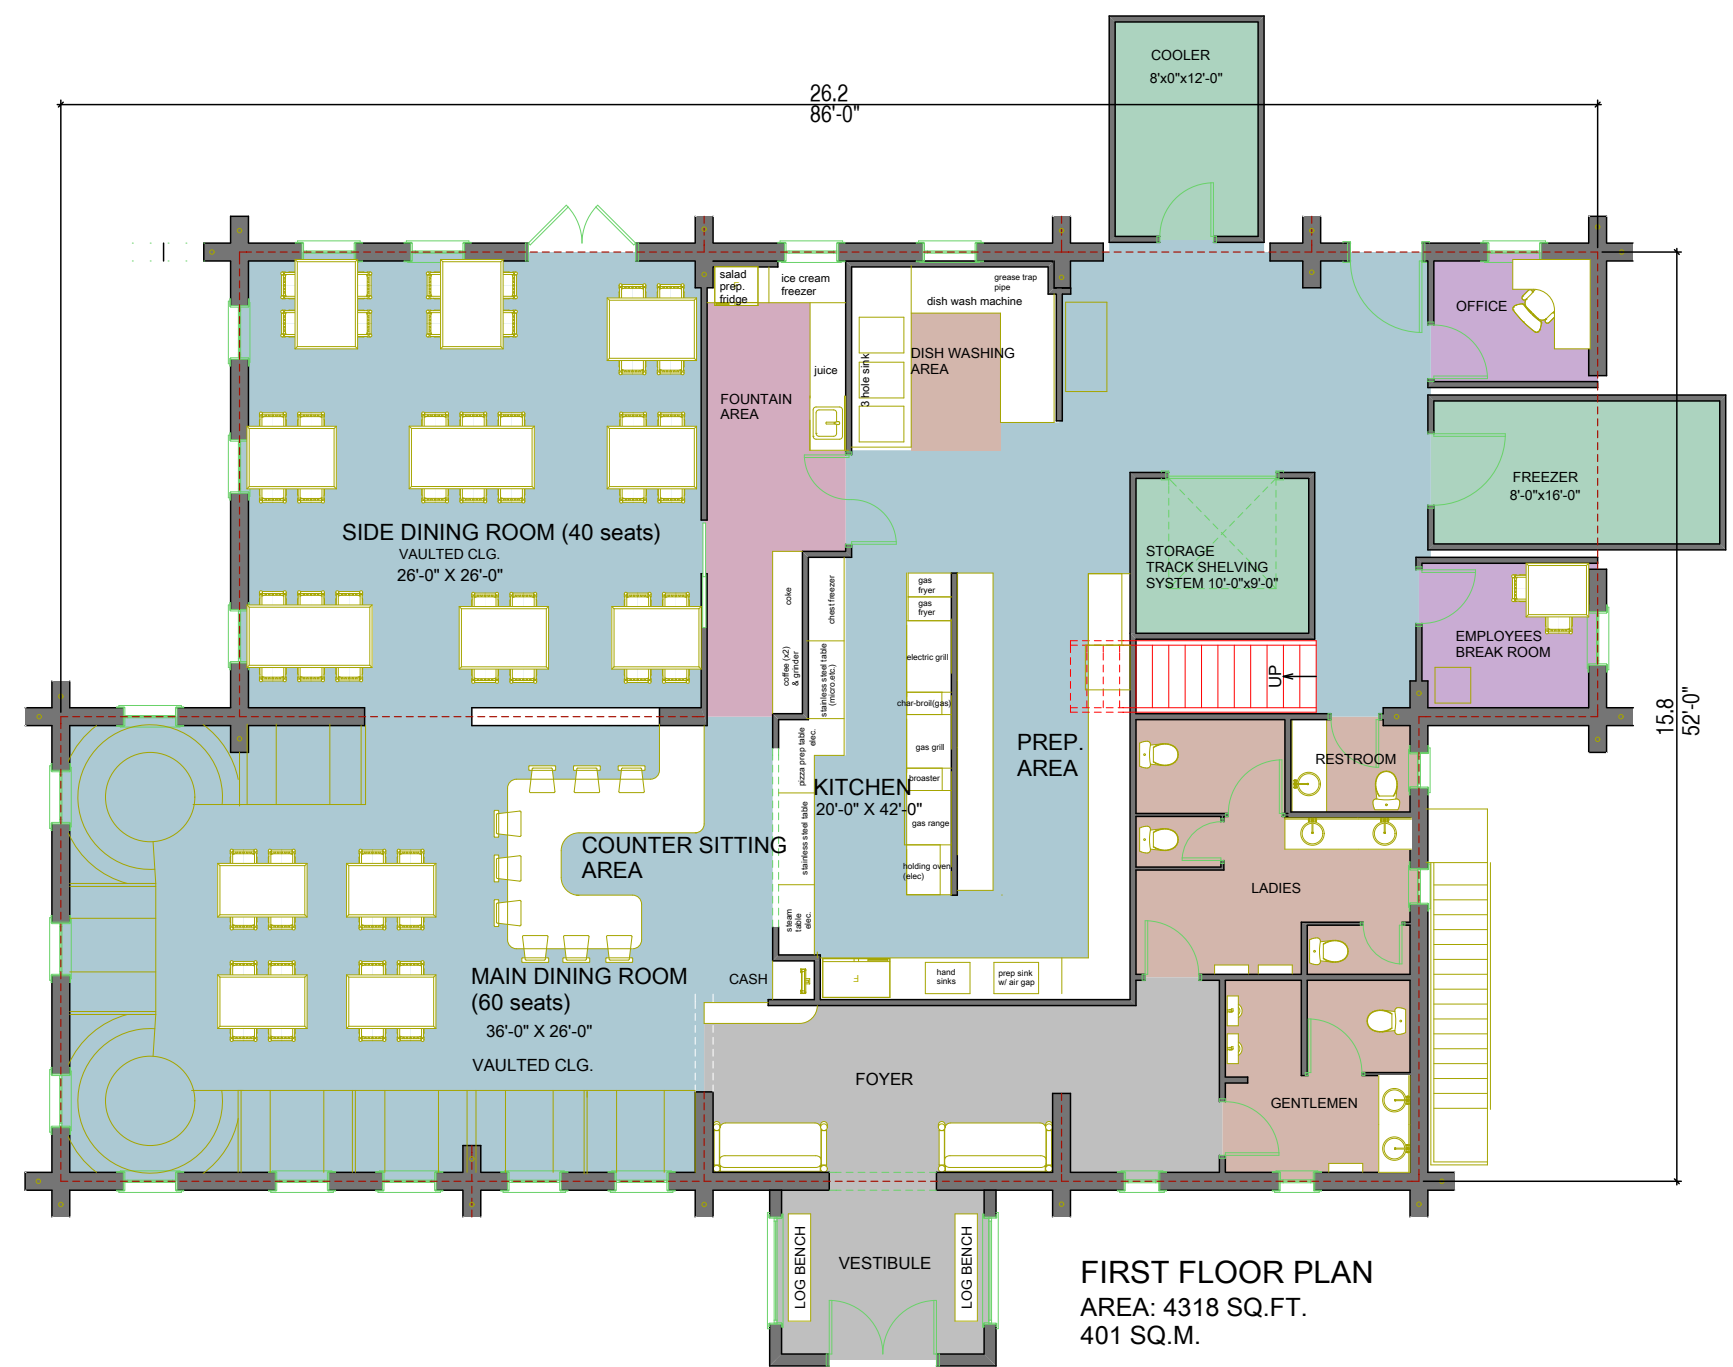

SECOND FLOOR PLAN
AREA: 1210 SQ. FT.
112 SQ.M.

RESTAURANT

5528 SQ.FT 513.6 SQ.M.

FIRST FLOOR PLAN
AREA: 4318 SQ.FT.
401 SQ.M.