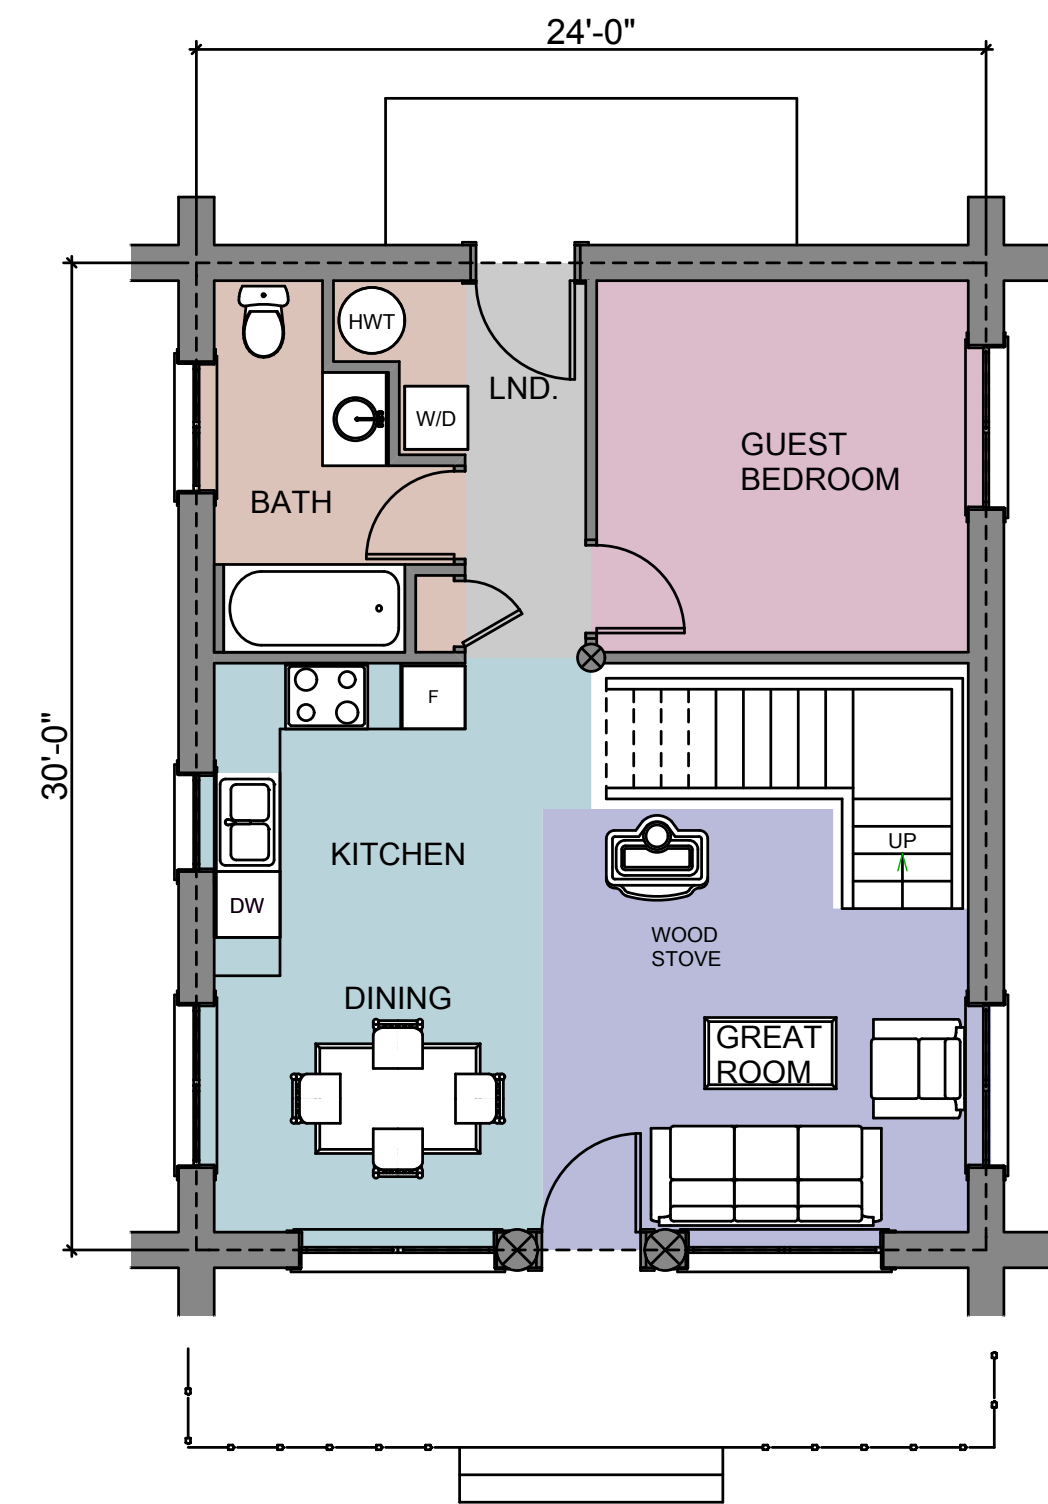

# TREASURE

964 SQ.FT.  
89.56 SQ.M.

SECOND FLOOR PLAN  
AREA: 217 SQ. FT.

FIRST FLOOR PLAN  
AREA: 747 SQ. FT.