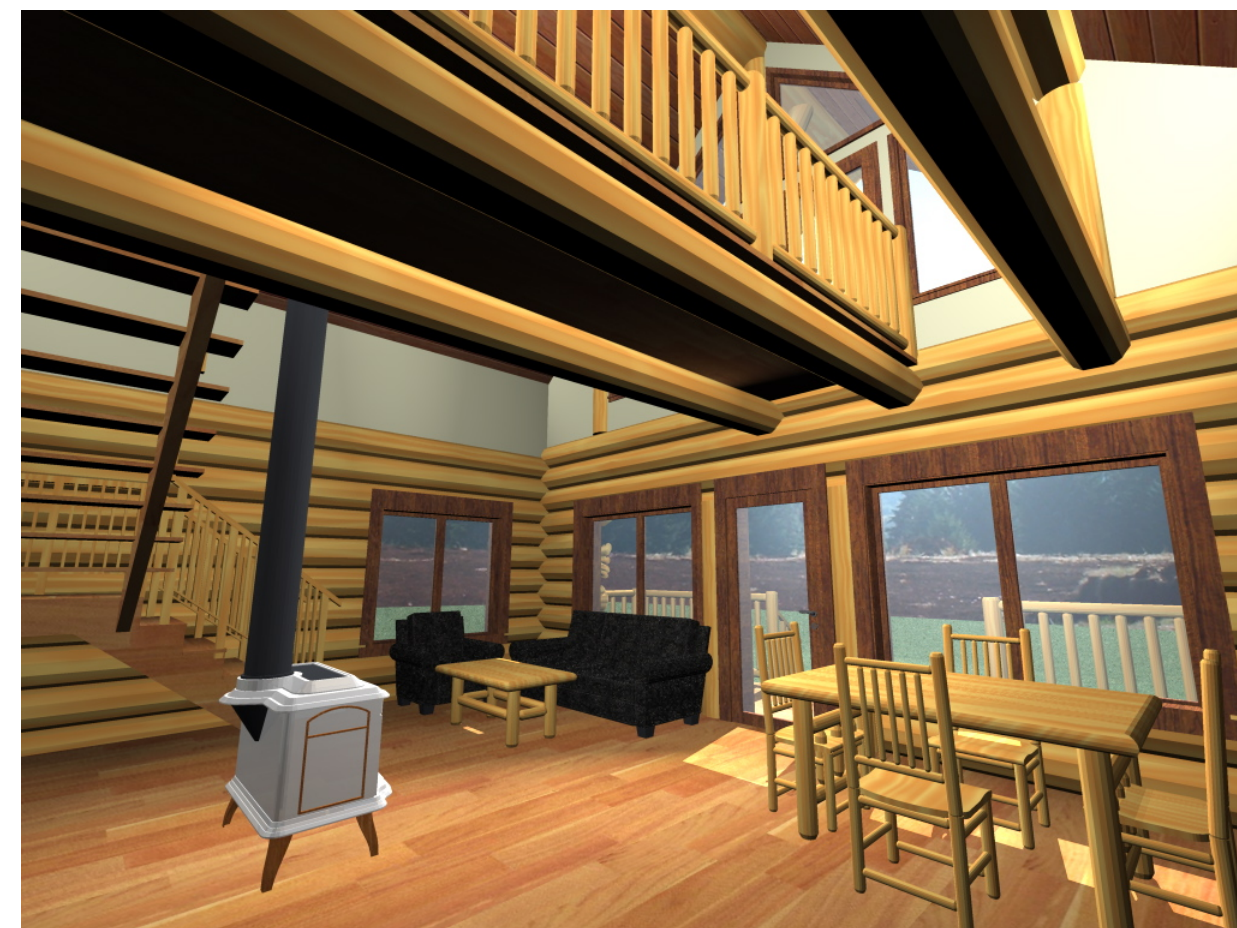

# TREASURE

964 SQ.FT.  
89.56 SQ.M.

SECOND FLOOR PLAN  
AREA: 217 SQ. FT.

FIRST FLOOR PLAN  
AREA: 747 SQ. FT.