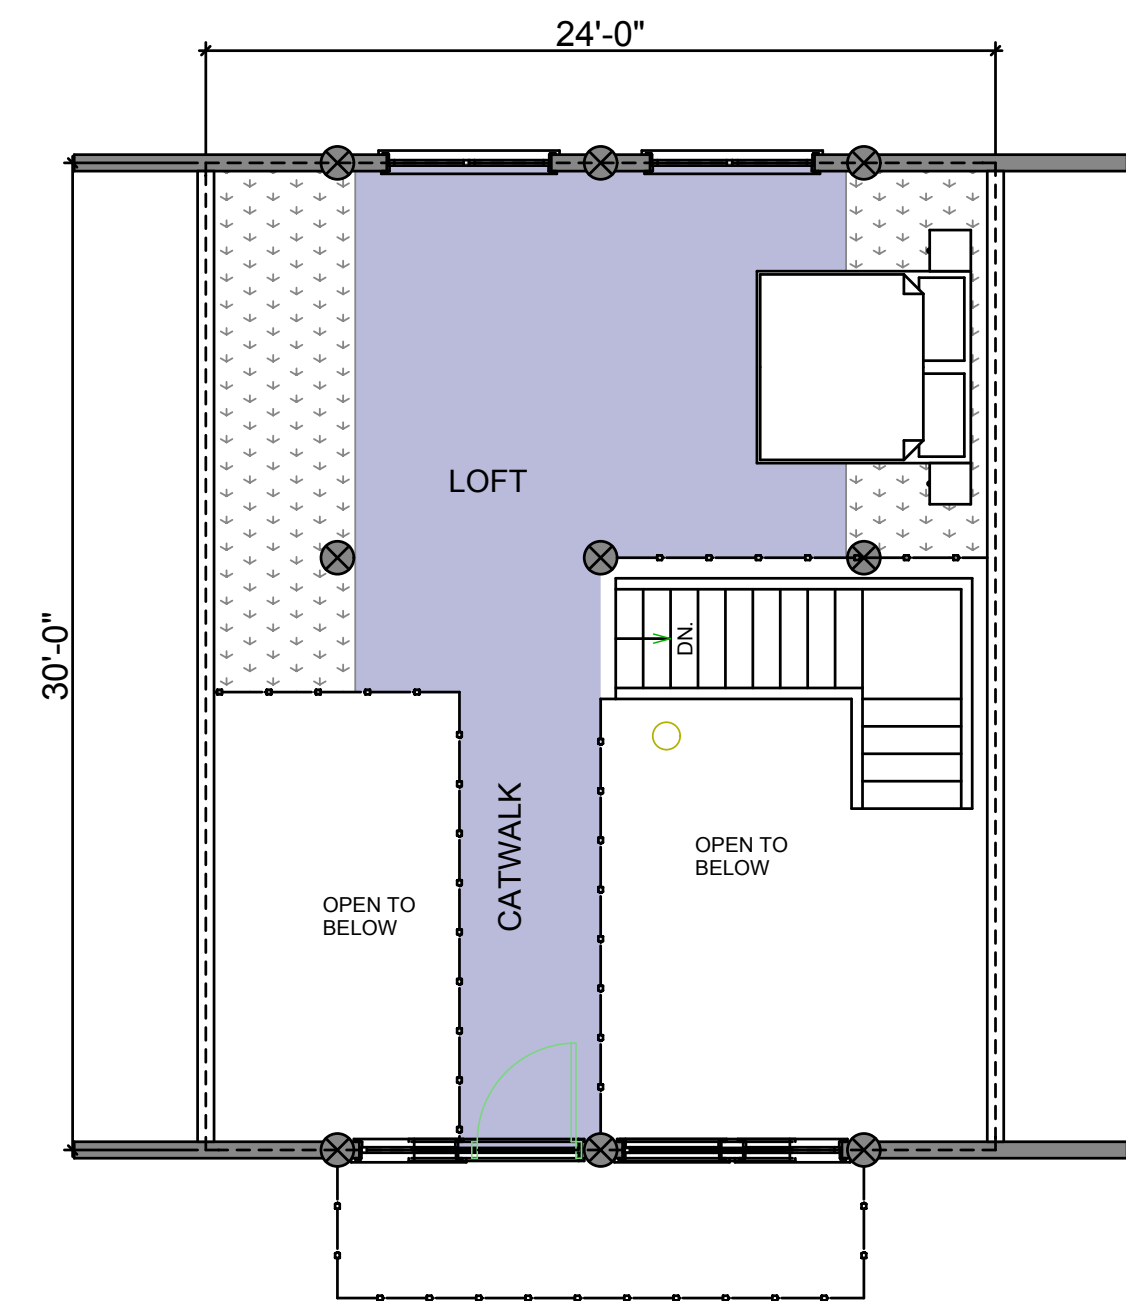

# TREASURE

964 SQ.FT.  
89.56 SQ.M.

SECOND FLOOR PLAN  
AREA: 217 SQ. FT.

FIRST FLOOR PLAN  
AREA: 747 SQ. FT.