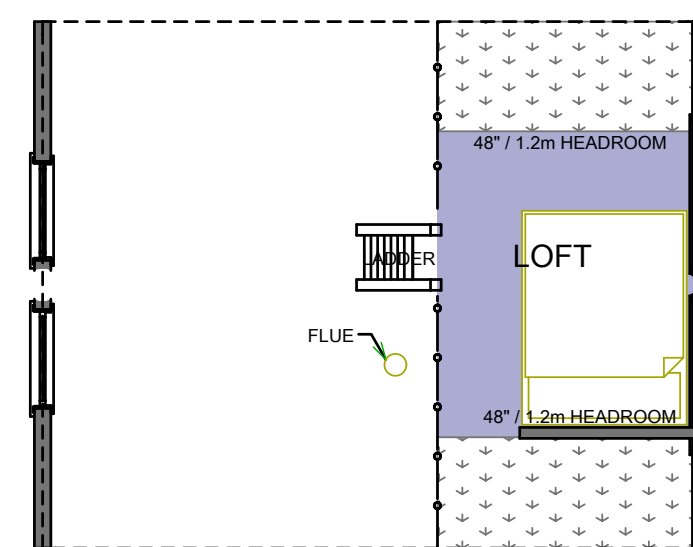

FIRST FLOOR PLAN
AREA: 336 SQ.FT. / 31.2 SQ. M

WEEKENDER
336 SQ.FT
31.2 SQ.M

LOFT PLAN

SMURF
320 SQ.FT
29.7 SQ.M

FIRST FLOOR PLAN
AREA: 320 SQ. FT. / 29.7 SQ. M