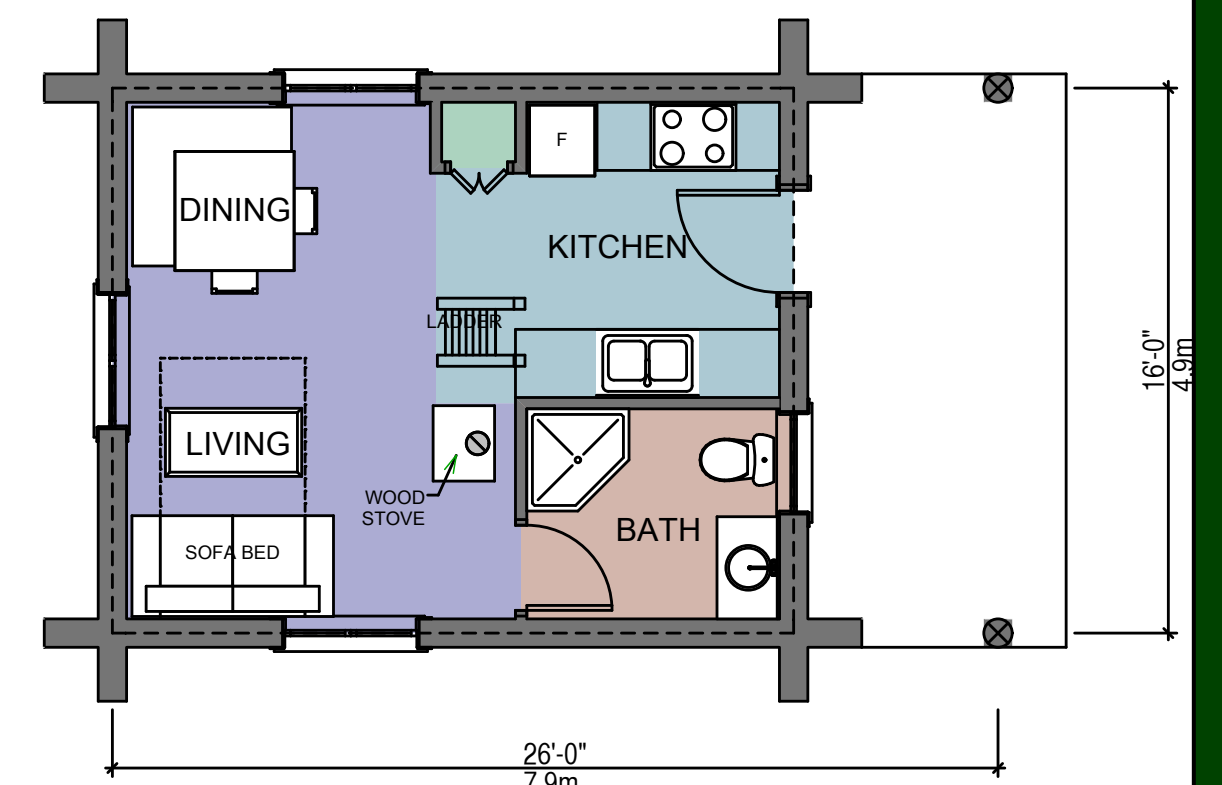

FIRST FLOOR PLAN
AREA: 336 SQ.FT. / 31.2 SQ. M

WEEKENDER
336 SQ.FT
31.2 SQ.M

LOFT PLAN

SMURF
320 SQ.FT
29.7 SQ.M

FIRST FLOOR PLAN
AREA: 320 SQ. FT. / 29.7 SQ. M